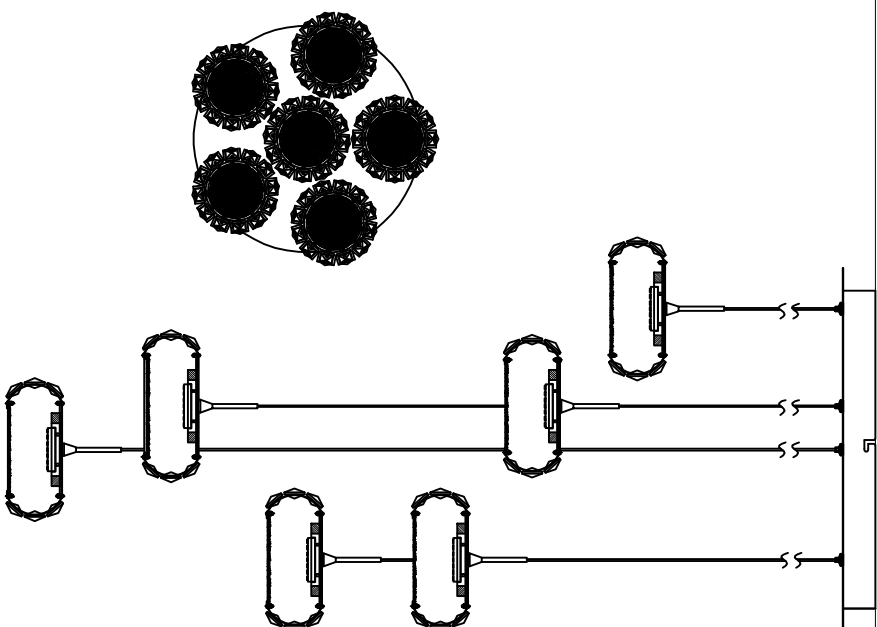

INSTRUCTIONS

NOTE:
1: This lighting only can be used indoor
2: Do not switch on before Assembling

REF: 39008